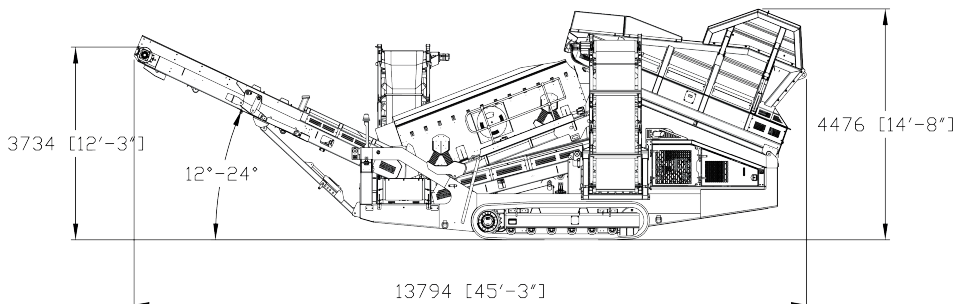

Scalping Screen Range

409 | 512 | 516 | 620

CRUSHING & SCREENING LTD

IMUS
CRUSHING & SCREENING LTD

512

Weight	Est 24,500 Kgs (54,013 Lbs)
Tracks	400 mm
Power Unit	CAT C4.4 Tier III 129 HP
Feeder Capacity	6 m ³ (7.8 yd ³)
Feed Conveyor	1300 mm (51")
Collection Conveyor	1200 mm (48")
Tail Conveyor	1300 mm (51")
Mid Size Conveyor	800 mm (31")
Fines Conveyor	800 mm (31")
Top Deck	3.680 x 1.420 (12'-1" x 4'-8")
Bottom Deck	3.450 x 1.420 (11'-4" x 4'-8")

New Product

Transport / Working Dimensions :

Transport

Length	13445 mm (44' - 1")
Height	3193 mm (10'-6")
Width	2728 mm (8'-9")

Working

Length	13794 mm (45' - 3")
Height	4476 mm (14'-8")
Width	12828 mm (42'-0")