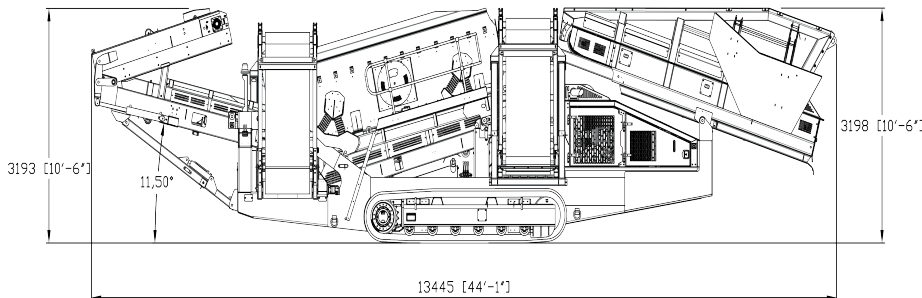

Scalping Screen Range

409 | 512 | 516 | 620

CRUSHING & SCREENING LTD

IMUS
CRUSHING & SCREENING LTD

512

Weight	Est 24,500 Kgs (54,013 Lbs)
Tracks	400 mm
Power Unit	CAT C4.4 Tier III 129 HP
Feeder Capacity	6 m ³ (7.8 yd ³)
Feed Conveyor	1300 mm (51")
Collection Conveyor	1200 mm (48")
Tail Conveyor	1300 mm (51")
Mid Size Conveyor	800 mm (31")
Fines Conveyor	800 mm (31")
Top Deck	3.680 x 1.420 (12'-1" x 4'-8")
Bottom Deck	3.450 x 1.420 (11'-4" x 4'-8")

New Product

Transport / Working Dimensions :

Transport

Length	13445 mm (44' - 1")
Height	3193 mm (10'-6")
Width	2728 mm (8'-9")

Working

Length	13794 mm (45' - 3")
Height	4476 mm (14'-8")
Width	12828 mm (42'-0")